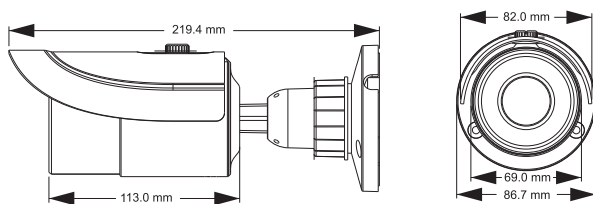

### Features

- 4MP ( 2688 × 1520 ) non-real time coding
- Max. resolution: 2688 × 1520
- ICR auto switch, true day / night
- 20 ~ 30m IR night view distance
- 3D DNR, digital WDR
- ROI coding
- Support local CVBS video output and one-way audio
- Support PoE power supply
- Support smart phone, iPad, remote monitoring
- Support P2P
- Support three streams

### Dimensions

### Specifications

Specifications	Model	NGC 7341F
<b>Camera</b>		
Image Sensor		1 / 3 "CMOS
Image Size		2688 × 1520
Electronic Shutter		1 / 25 s ~ 1 / 100000 s
Min. Illumination		0.05 lux @F1.2,AGC ON; 0 lux with IR
Lens		3.6 mm
<b>Image</b>		
Video Compression		H.264 / MJPEG
Resolution		4MP ( 2688×1520 ), 2K( 2560×1440 ), 3MP ( 2304×1296 ), 1080P ( 1920×1080 ), 720P ( 1280×720 ), D1, CIF, 480×240
Main Stream		60Hz : 4MP ( 1 ~ 15fps ) / 2K ( 1 ~ 25fps ) / 3MP ( 1 ~ 30fps ) / 1080P ( 1 ~ 30fps ) / 720P ( 1 ~ 30fps ) 50Hz : 4MP ( 1 ~ 12fps ) / 2K ( 1 ~ 25fps ) / 3MP ( 1 ~ 25fps ) / 1080P ( 1 ~ 25fps ) / 720P ( 1 ~ 25fps )
Bit Rate		64 Kbps ~ 8 Mbps
Encode Mode		VBR / CBR
Quality		Five levels under VBR; Freely adjustable under CBR
Image Settings		ROI, Saturation, Brightness, Chroma, Contrast, Wide Dynamic, Sharpen, NR, etc. adjustable through client software or web browser
<b>Interfaces</b>		
Network		RJ45
Audio		MIC IN × 1
Video Output		CVBS video output ( BNC × 1 )
<b>Functions</b>		
Remote Monitoring		IE browsing, CMS remote control
Online Connection		Support simultaneous monitoring for up to 10 users; Support multi-stream real time transmission
Protocol		TCP / IP, UDP, DHCP, NTP, RTSP, PPPoE, DDNS, SMTP, FTP
Storage		Network remote storage
Smart Alarm		Motion Alarm
Day & Night		ICR
PoE		Yes
IR Distance		20 ~ 30 m
Water-proof		IP66
<b>Others</b>		
Power Supply		DC 12V / PoE
Power Consumption		< 3.5W
IR Consumption ON		< 6W
Operating Environment		-20 °C ~ 50 °C, 10 % ~ 90 % humidity
Dimensions ( mm )		Φ 87 × 219
Weight ( net )		608g
Installation		Wall mounting, pendent mounting